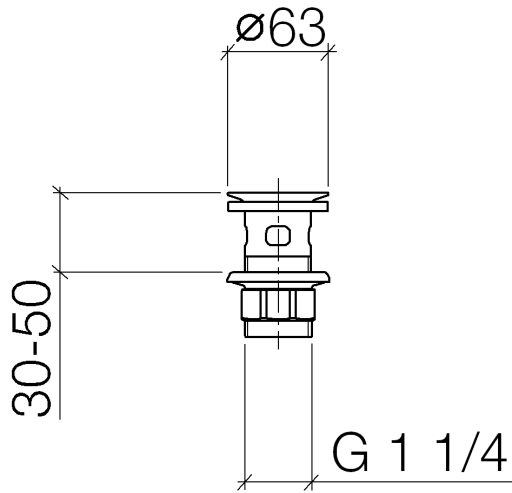

10 105 970

Fits: IMO, LULU, MADISON, MEM, TARA,
CL.1, LISSÉ, VAIA, META, CYO

	Brushed Chrome	10 105 970-93
	Chrome	10 105 970-00
	Brushed Platinum	10 105 970-06
	Platinum	10 105 970-08
	Durabress (23kt Gold)	10 105 970-09
	Dark Chrome	10 105 970-19
	Light Gold	10 105 970-26
	Brushed Light Gold	10 105 970-27
	Brushed Durabress (23kt Gold)	10 105 970-28
	Matte Black	10 105 970-33
	Brushed Bronze	10 105 970-42
	Brushed Champagne (22kt Gold)	10 105 970-46
	Champagne (22kt Gold)	10 105 970-47
	Brushed Dark Platinum	10 105 970-99

Grated waste 1 1/4" - Brushed Chrome

IMO

10 105 970

Only suitable for basins with an overflow.

10 105 970

10 105 970

Parts for other finishes can be found here: [Chrome](#)

Spare parts list

No.	Item Number	Name	Quantity used	Delivery time
1	09 11 01 027-93	cup	1	20
2	09 14 05 039 90	seal	1	2
3	09 14 03 025 90	seal	1	2
4	09 23 10 020-93	nut	1	20